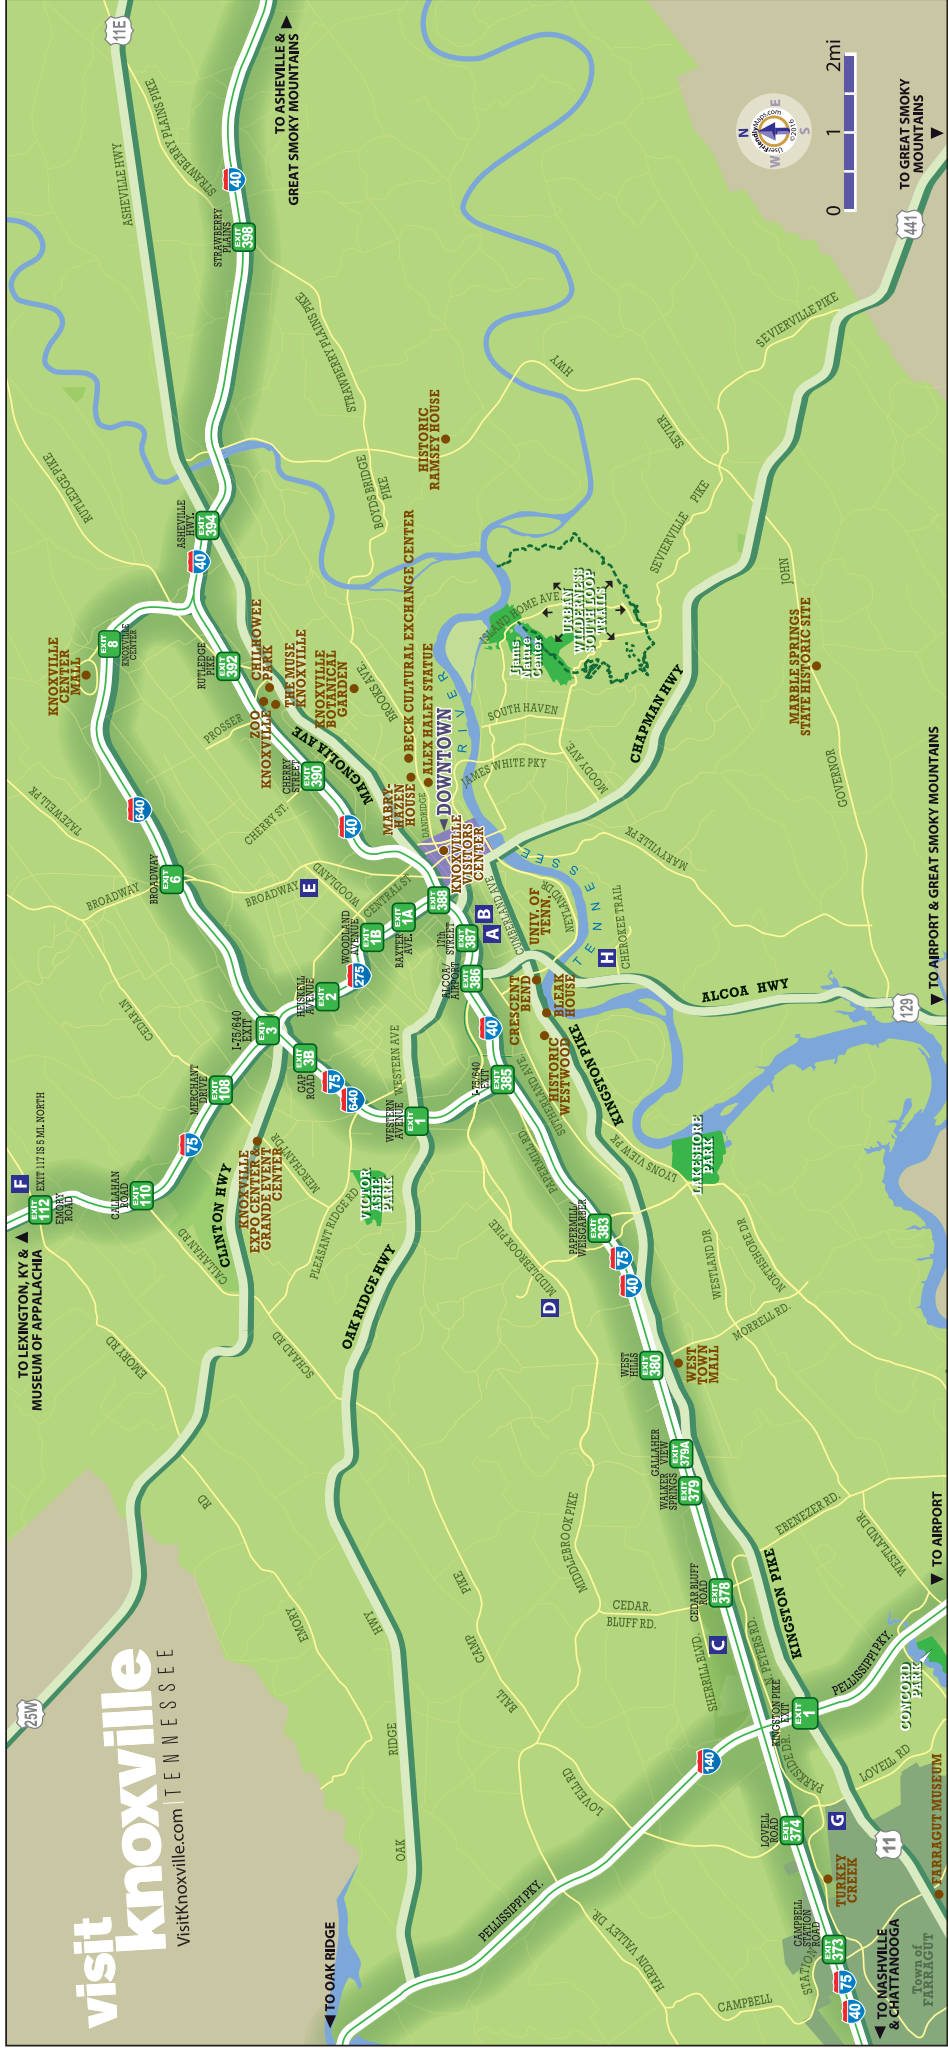

visit **knoxville**
VisitKnoxville.com | TENNESSEE

INTERSTATE 40 EXITS

INTERSTATE 75 EXITS

EXIT 398

1. America's Best Value Inn
   Best Western Plus Strawberry Inn
   Comfort Suites East
   Econo Lodge Inn & Suites East
   Fairfield Inn & Suites East
   Hampton Inn East
   Holiday Inn Express East
   LaQuinta Inn & Suites East
   Quality Inn East
   Red Roof Inn & Suites East
   Rodeway Inn
   Super 8 East
2. **EXIT 399**
   Days Inn East

EXIT 388

1. Crowne Plaza
   Executive Inn
   Four Points by Sheraton Cumberland House
   Hampton Inn & Suites Downtown
   Hilton Knoxville
   Holiday Inn World's Fair Park
   Hyatt Place (Coming Summer 2017)
   Lakeview Motel
   Marriott Knoxville
   Sunset Motel
   The Oliver Hotel
   The Tennessee (Coming Spring 2017)
2. **EXIT 394**
   Days Inn East

EXIT 398

1. America's Best Value Inn
   Best Western Plus Strawberry Inn
   Comfort Suites East
   Econo Lodge Inn & Suites East
   Fairfield Inn & Suites East
   Hampton Inn East
   Holiday Inn Express East
   LaQuinta Inn & Suites East
   Quality Inn East
   Red Roof Inn & Suites East
   Rodeway Inn
   Super 8 East
2. **EXIT 399**
   Days Inn East

EXIT 112

1. Comfort Inn Powell
   Country Inn & Suites North
   Holiday Inn Express Powell
   Super 8 Knoxville North/Powell
2. **KNOXVILLE HOSPITALS**
   A East TN Children's Hospital Medical Center
   2018 W. Clinch Ave. (I-40 Exit: 387)
   B Ft. Sanders Regional Medical Ctr.
   1901 Clinch Ave. (I-40 Exit: 387)
   C Parkwest Medical Center
   9352 Park West Blvd. (I-40 Exit: 378B)
   D ProVision Ctr. for Proton Therapy
   6459 ProVision Cares Way
   (I-40 Exit 383)

EXIT 112

1. Comfort Inn Powell
   Country Inn & Suites North
   Holiday Inn Express Powell
   Super 8 Knoxville North/Powell
2. **KNOXVILLE HOSPITALS**
   A East TN Children's Hospital Medical Center
   2018 W. Clinch Ave. (I-40 Exit: 387)
   B Ft. Sanders Regional Medical Ctr.
   1901 Clinch Ave. (I-40 Exit: 387)
   C Parkwest Medical Center
   9352 Park West Blvd. (I-40 Exit: 378B)
   D ProVision Ctr. for Proton Therapy
   6459 ProVision Cares Way
   (I-40 Exit 383)

EXIT 112

1. Comfort Inn Powell
   Country Inn & Suites North
   Holiday Inn Express Powell
   Super 8 Knoxville North/Powell
2. **KNOXVILLE HOSPITALS**
   A East TN Children's Hospital Medical Center
   2018 W. Clinch Ave. (I-40 Exit: 387)
   B Ft. Sanders Regional Medical Ctr.
   1901 Clinch Ave. (I-40 Exit: 387)
   C Parkwest Medical Center
   9352 Park West Blvd. (I-40 Exit: 378B)
   D ProVision Ctr. for Proton Therapy
   6459 ProVision Cares Way
   (I-40 Exit 383)

EMERGENCY ASSISTANCE: 911
CITY SERVICES: 311