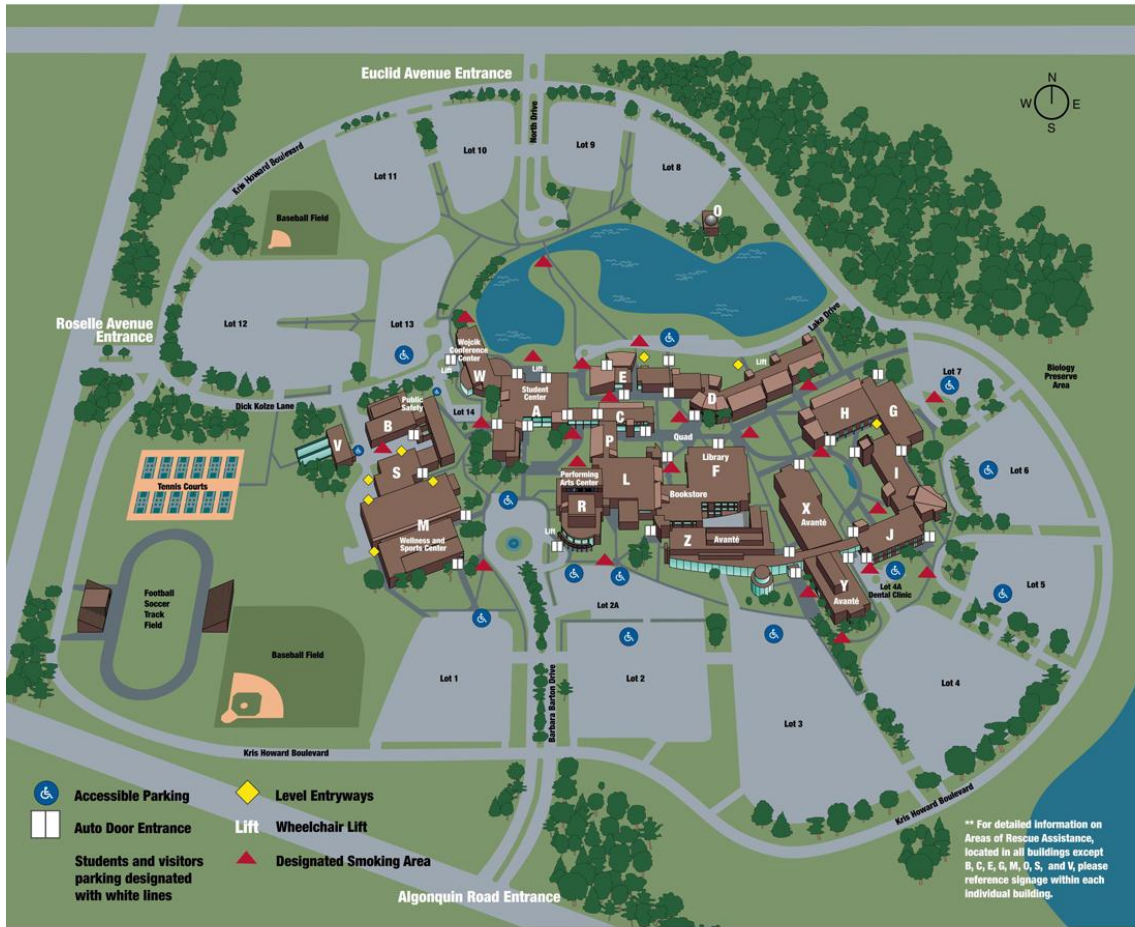

DESTINATION	BLDG
Academic Offices	
Academic Enrichment and Language Studies Division Office	F332
Business and Social Science Division Office	J249
Career and Technical Programs Division Office	H119
Continuing Education Division Office	P124
English as a Second Language	F332
GED Preparation (Adult Education)	F338
Health Careers Division Office	X250
Liberal Arts Division Office	L203
Math and Science Division Office	Y103
Wellness and Human Performance Division Office	M219
Academic Resources	
Bookstore	L260
Library	F
MegaLab	I223,Y203
Multicultural Learning Center	D142
Tutoring Center	F315
Administrative Offices	
Administration and Executive Offices	W300
Human Resources	A320
Marketing Services	S101
Receiving	B116
Campus and Community Services	
Athletics	M219
Cafeteria/Cockrell Dining Hall	A133
Child Learning Center	I131
Dental Clinic	X102
Fitness Center	M162
Harper College for Businesses	W
Harper College Police Department	B101
Gymnasium	M
Massage Clinic	X105
Observatory – Karl G. Henize	O
Student Activities	A336
Student Center	A
Wojcik Conference Center	W
Cultural Arts	
Art Gallery	C200
Box Office	J135,R
Drama Lab	L109
Performing Arts Center	R
J Theatre	J143
Enrollment and Student Support Services	
Admissions Outreach	C102
Admissions Processing	A137
Access and Disability Services	D119
Academic Advising and Counseling	I117
Assessment and Testing Center	A148
Business Office	A214
Career Center	A347
Center for New Students and Orientation	C104
Continuing Education Registration	C103
Health and Psychological Services	A364
Information Center	A
Registrar and Records	A213
Scholarships and Financial Assistance	C102
Student Development Division Office	A347
Rita and John Canning Women's Program	A347