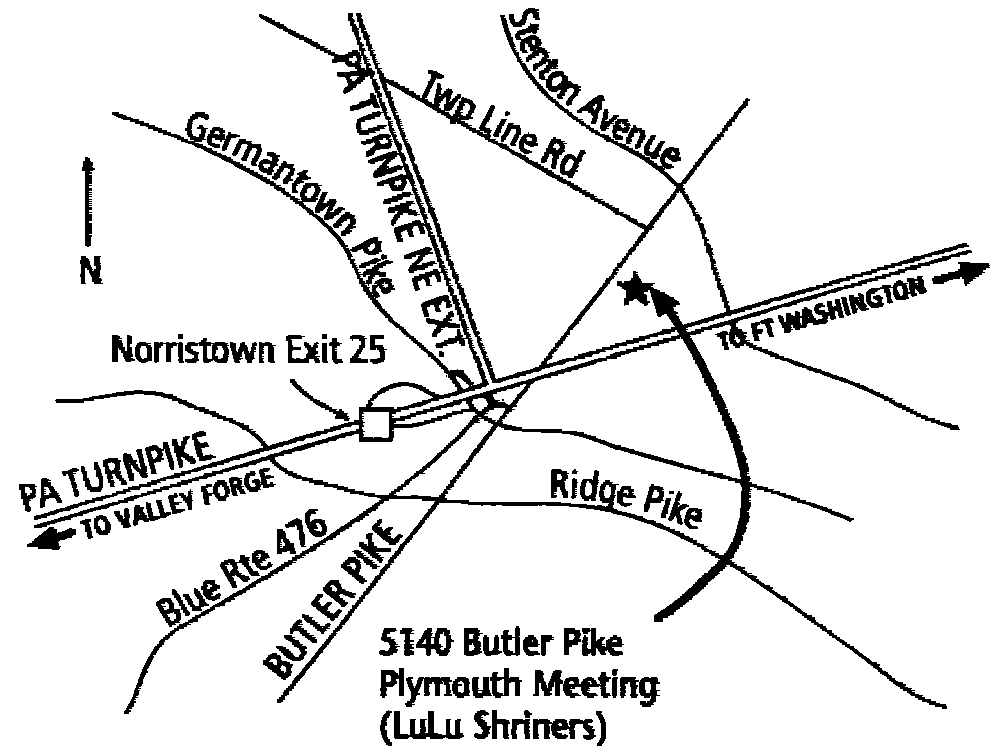

From Oxford Valley Area:

Pennsylvania Turnpike - West to Norristown Exit (exit 25).
Follow signs to Plymouth Road. Turn right at the bottom of the ramp (traffic light). Go approximately ½ mile to the dead-end (traffic light-Butler Pike). Turn left onto Butler Pike to Lu Lu Shriners about 1 mile on right.

From Philadelphia:

Schuylkill Expressway (I-76) West to Route I-476. North on I-476 to Plymouth Meeting Exit 9 (last exit). Follow signs to Plymouth Road. Turn right at the bottom of the ramp (stop sign). Go approximately ½ mile to the dead-end (traffic light-Butler Pike). Turn left onto Butler Pike to Lu Lu Shriners about 1 mile on right.

From Delaware County:

Route I-476 North to Plymouth Meeting Exit 9(last exit). Follow signs to Plymouth Road. Turn right at the bottom of the ramp (stop sign). Go approximately ½ mile to the dead-end (traffic light-Butler Pike). Turn left onto Butler Pike to Lu Lu Shriners about 1 mile on right.

From Reading:

Route 422 East, then I-76(Schuylkill Expressway) east to Route I-476. North on I-476 to Plymouth Meeting Exit 9 (last exit). Follow signs to Plymouth Road. Turn right at the bottom of the ramp(stop sign). Go approximately ½ mile to the dead-end (traffic light-Butler Pike). Turn left onto Butler Pike to Lu Lu Shriners about 1 mile on right.

From Jenkintown, Northeast Phila Area: Route 73 West to Butler Pike (Broad Ax Tavern). Left to Lu Lu Shriners about 1½ miles on left.

Free Parking
Handicapped accessible