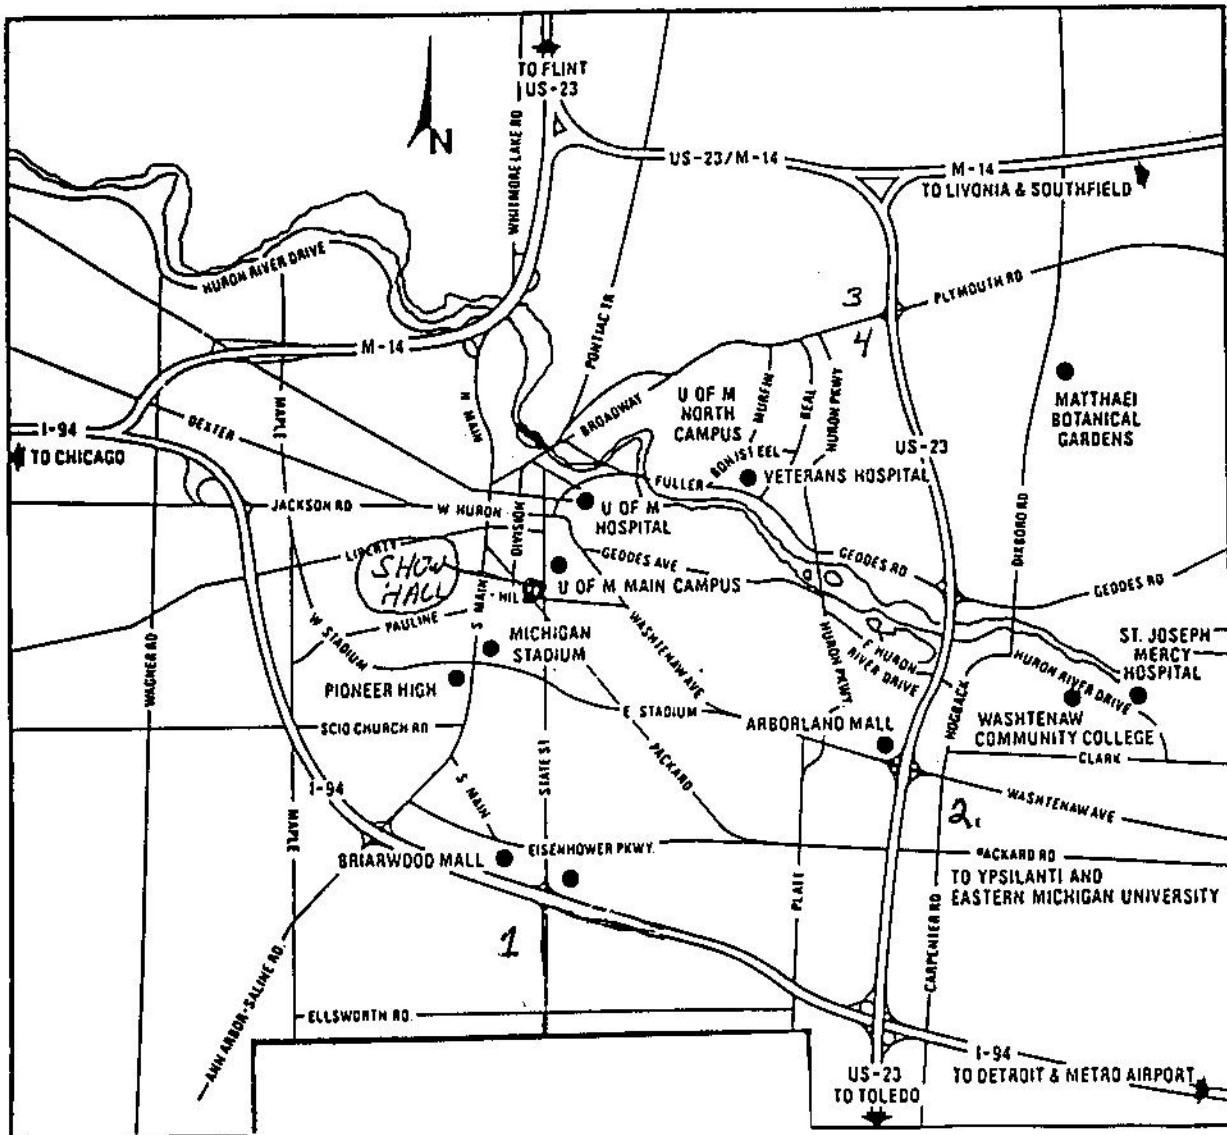

AREA MAP OF ANN ARBOR

3. RED
ROOF.
4. HOLIDAY
INN
734-
769-
9800

2. Comfort
INN

There is no show hotel.
These are hotels in the area.

1. Motel 6
734-665-9900

2. Comfort Inn 734-973-6100

Fly In Exhibitors—Shuttle Service available from Airport