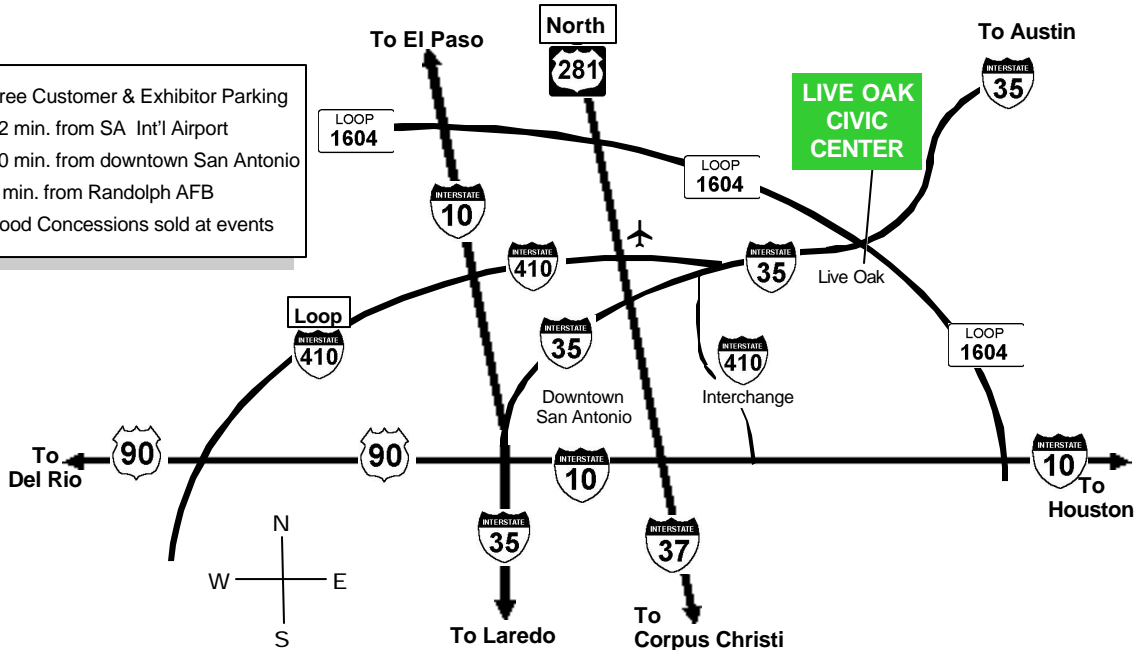

TRAVEL DIRECTIONS TO LIVE OAK CIVIC CENTER

8101 Pat Booker Rd., Live Oak, TX 78233 • (210) 653-9494 Fax (210) 653-0158

- Free Customer & Exhibitor Parking
- 12 min. from SA Int'l Airport
- 20 min. from downtown San Antonio
- 5 min. from Randolph AFB
- Food Concessions sold at events

- INTERSTATE 410
 - **From Airport:** Drive 410-East to I-35 Junction. Continue North on I-35 approx. 5 miles. Take **Exit 171**...Access road will curve right onto Pat Booker Road. Continue for approximately 3/4 mile: Live Oak Civic Center is on the left.
- **I-35 North:** (From downtown San Antonio) **Exit 171**. Access road will curve right onto Pat Booker Road: Travel approx. 3/4 mile—Live Oak Civic Center is on the left.
- INTERSTATE 35
 - **I-35 South:** (From Austin) Take **Exit 172** ...Enter ramp onto Anderson Loop-South 1604. From access road, take Pat Booker Rd./Texas Hwy 218 Exit: Turn right at light and into Live Oak Civic Center parking lot.
- LOOP 1604
 - **East on Loop 1604:** Take 3-way Exit (**35N - 35S - TX Hwy 218**) Stay in left lane and follow signs for Texas Hwy 218/Pat Booker Road. Live Oak Civic Center is on the right.
 - **North on Loop 1604:** (Driving on I-10 from Houston) Take **Exit 587** Anderson Loop-1604. Travel North for approx. 8 miles. Exit at Texas Hwy 218/Pat Booker Road. Turn left at light and proceed under freeway overpass. Live Oak Civic Center is on the right.